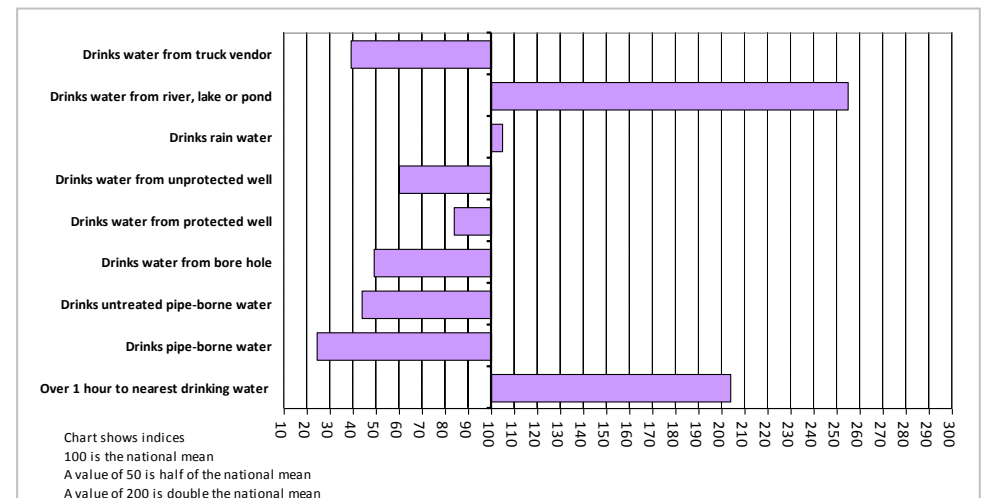

The Nigerian LGA Geodemographic Classification System and Profiler (NIGECS)

Profile of Group 4.4: Modest Diluted Societies

4.1% of national population; 3.6% of national households; 37 LGAs