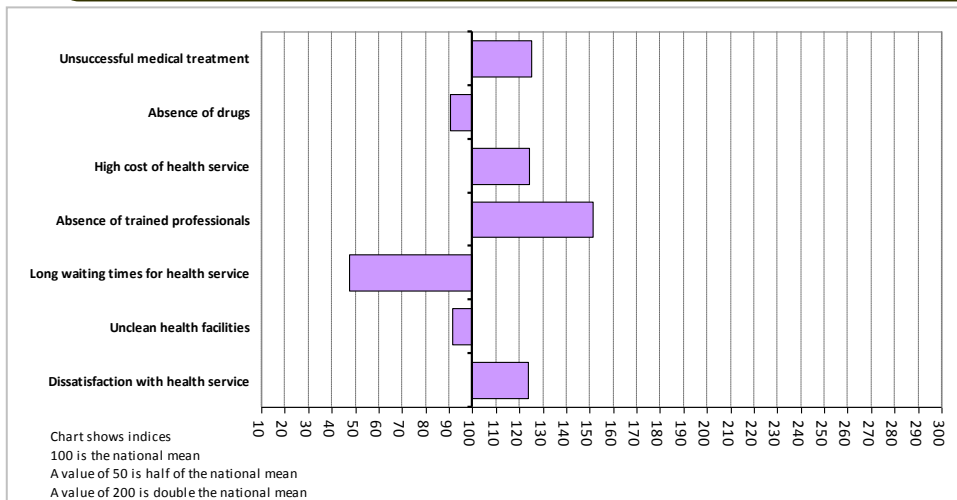

The Nigerian LGA Geodemographic Classification System and Profiler (NIGECS)

Profile of Group 4.4: Modest Diluted Societies

4.1% of national population; 3.6% of national households; 37 LGAs