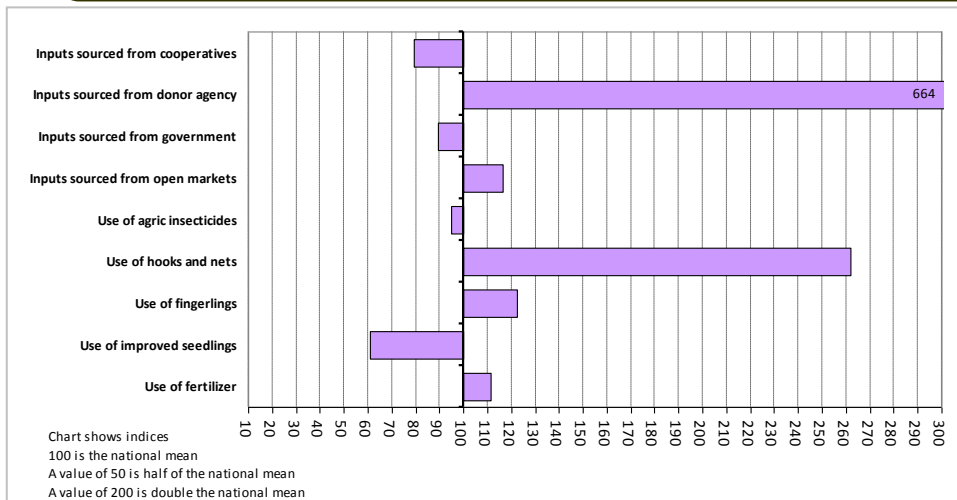

Profile of Group 4.4: Modest Diluted Societies

4.1% of national population; 3.6% of national households; 37 LGAs

The Nigerian LGA Geodemographic Classification System and Profiler (NIGECS)

Profile of Group 4.4: Modest Diluted Societies

4.1% of national population; 3.6% of national households; 37 LGAs

The Nigerian LGA Geodemographic Classification System and Profiler (NIGECS)

Profile of Group 4.4: Modest Diluted Societies

4.1% of national population; 3.6% of national households; 37 LGAs