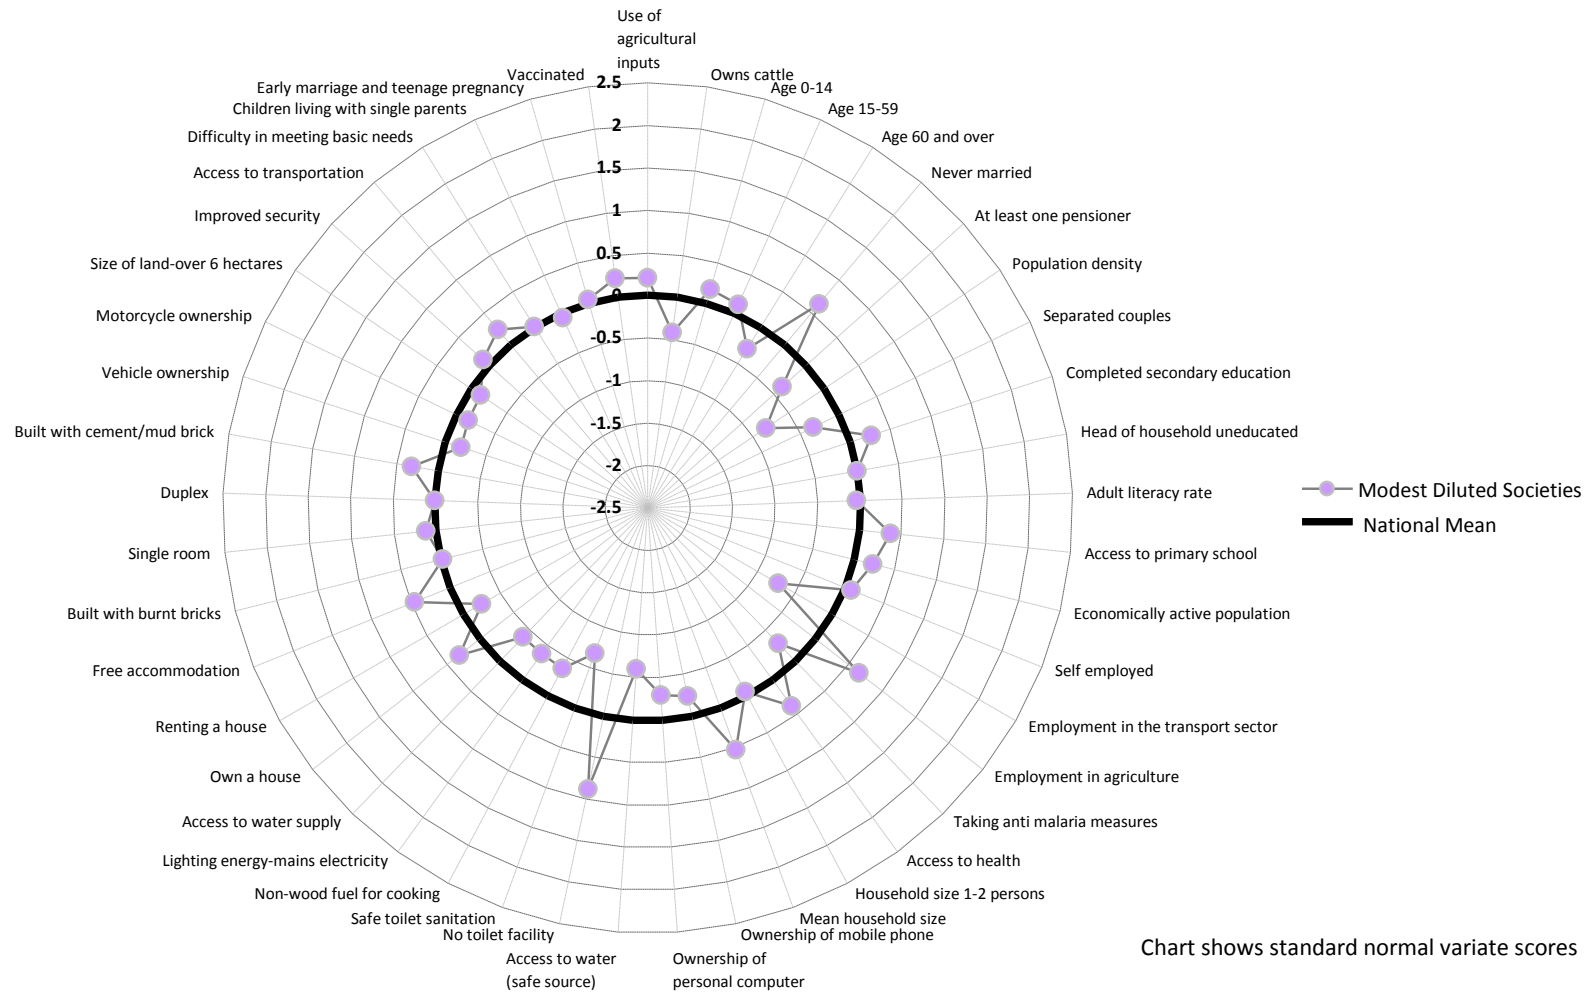

The Nigerian LGA Geodemographic Classification System and Profiler (NIGECS)

Profile of Group 4.4: Modest Diluted Societies

4.1% of national population; 3.6% of national households; 37 LGAs

The Nigerian LGA Geodemographic Classification System and Profiler (NIGECS)

Profile of Group 4.4: Modest Diluted Societies

4.1% of national population; 3.6% of national households; 37 LGAs

The Nigerian LGA Geodemographic Classification System and Profiler (NIGECS)

Profile of Group 4.4: Modest Diluted Societies

4.1% of national population; 3.6% of national households; 37 LGAs

The Nigerian LGA Geodemographic Classification System and Profiler (NIGECS)

Profile of Group 4.4: Modest Diluted Societies

4.1% of national population; 3.6% of national households; 37 LGAs

4.1% of national population; 3.6% of national households; 37 LGAs

The Nigerian LGA Geodemographic Classification System and Profiler (NIGECS) is Africa's first open-source geodemographic classification system and is a product of advanced and peer-reviewed academic research.