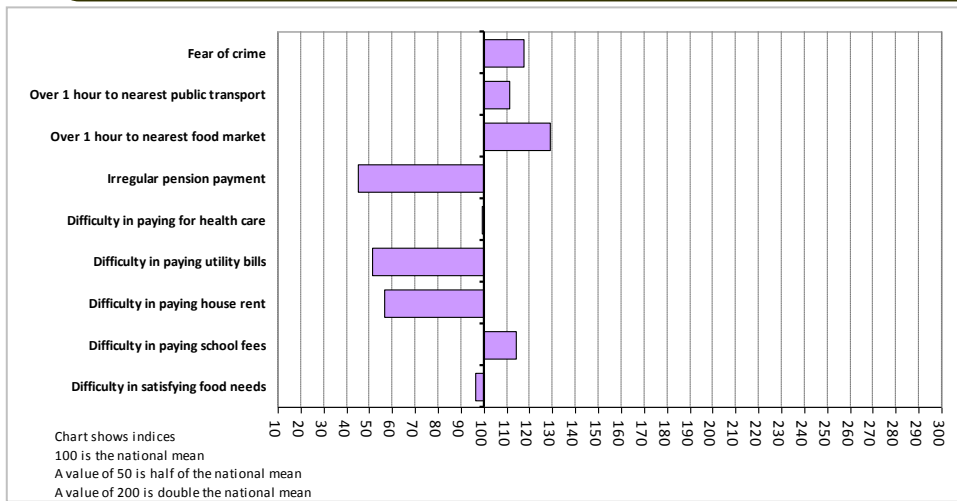

The Nigerian LGA Geodemographic Classification System and Profiler (NIG ECS)

Profile of Group 4.4: Modest Diluted Societies

4.1% of national population; 3.6% of national households; 37 LGAs