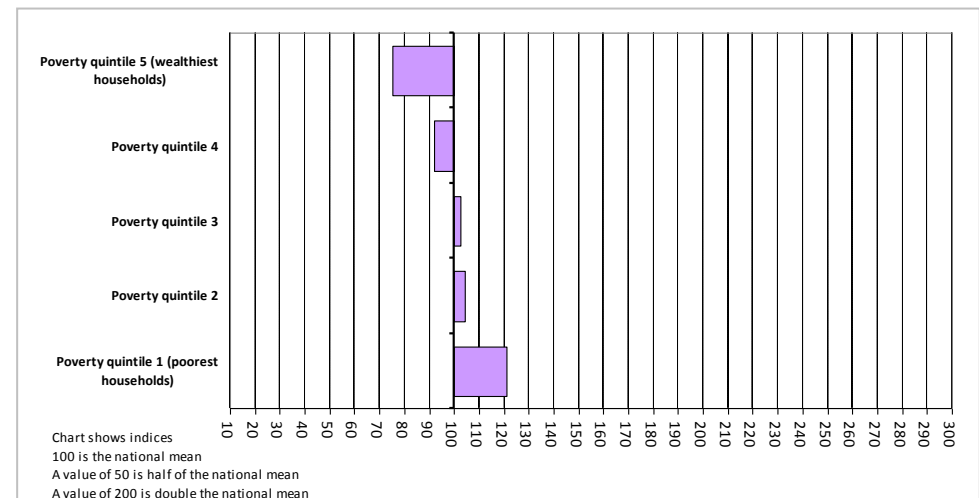

The Nigerian LGA Geodemographic Classification System and Profiler (NIGECS)

Profile of Group 4.4: Modest Diluted Societies

4.1% of national population; 3.6% of national households; 37 LGAs