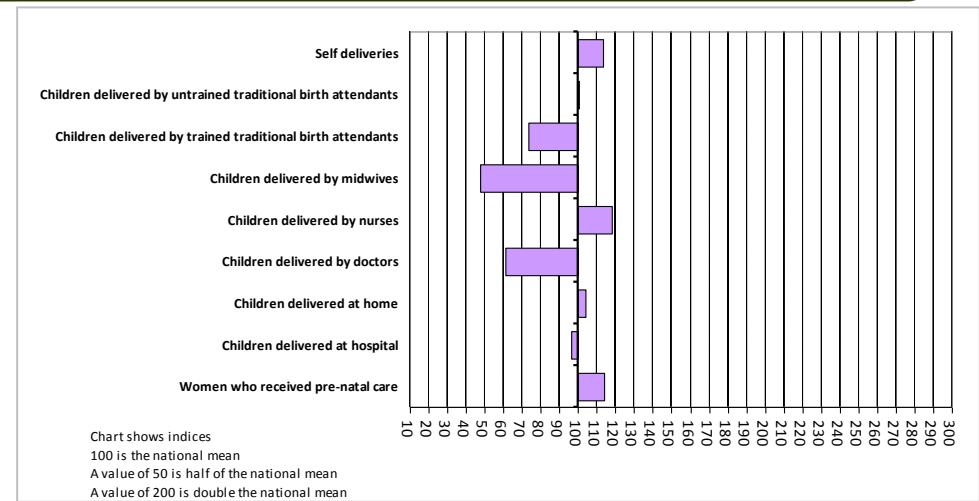

The Nigerian LGA Geodemographic Classification System and Profiler (NIGECS)

Profile of Group 4.4: Modest Diluted Societies

4.1% of national population; 3.6% of national households; 37 LGAs

The Nigerian LGA Geodemographic Classification System and Profiler (NIG ECS)

Profile of Group 4.4: Modest Diluted Societies

4.1% of national population; 3.6% of national households; 37 LGAs

The Nigerian LGA Geodemographic Classification System and Profiler (NIGECS)

Profile of Group 4.4: Modest Diluted Societies

4.1% of national population; 3.6% of national households; 37 LGAs

The Nigerian LGA Geodemographic Classification System and Profiler (NIGECS) is Africa's first open-source geodemographic classification system and is a product of advanced and peer-reviewed academic research.