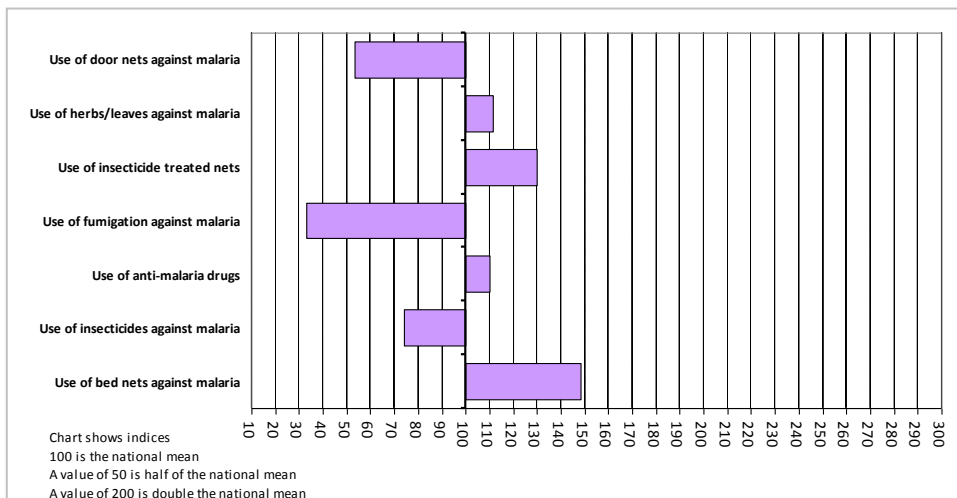

The Nigerian LGA Geodemographic Classification System and Profiler (NIGECS)

Profile of Group 4.4: Modest Diluted Societies

4.1% of national population; 3.6% of national households; 37 LGAs

The Nigerian LGA Geodemographic Classification System and Profiler (NIGECS)

Profile of Group 4.4: Modest Diluted Societies

4.1% of national population; 3.6% of national households; 37 LGAs

The Nigerian LGA Geodemographic Classification System and Profiler (NIGECS)

Profile of Group 4.4: Modest Diluted Societies

4.1% of national population; 3.6% of national households; 37 LGAs

The Nigerian LGA Geodemographic Classification System and Profiler (NIGECS)

Profile of Group 4.4: Modest Diluted Societies

4.1% of national population; 3.6% of national households; 37 LGAs