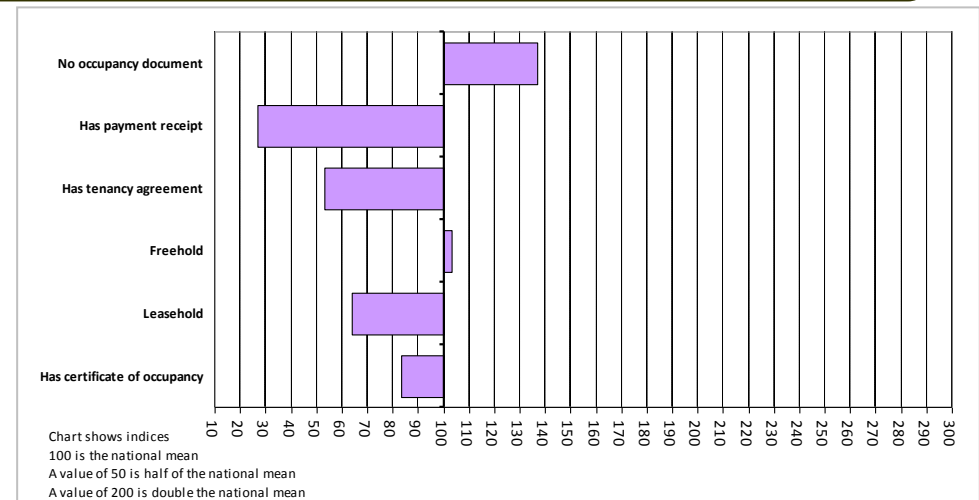

The Nigerian LGA Geodemographic Classification System and Profiler (NIGECS)

Profile of Group 4.4: Modest Diluted Societies

4.1% of national population; 3.6% of national households; 37 LGAs