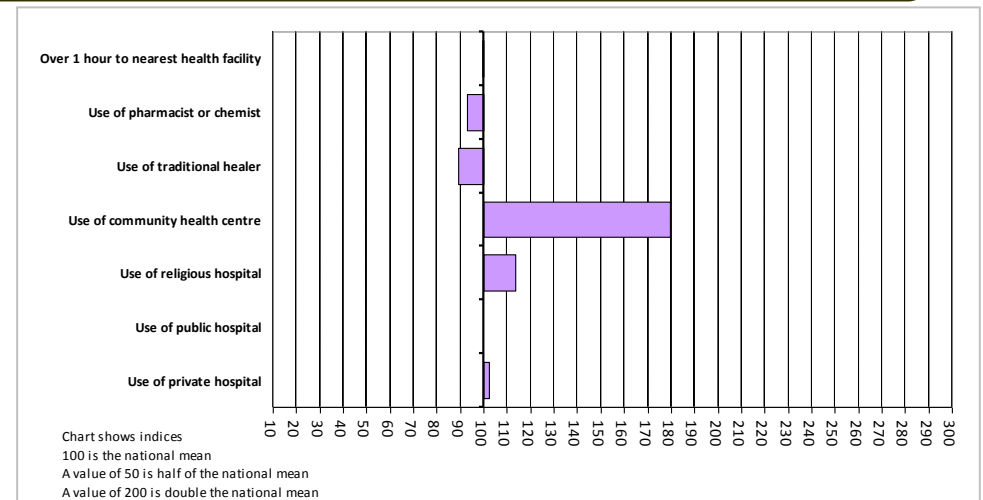

Profile of Group 4.4: Modest Diluted Societies

4.1% of national population; 3.6% of national households; 37 LGAs

The Nigerian LGA Geodemographic Classification System and Profiler (NIGECS)

Profile of Group 4.4: Modest Diluted Societies

4.1% of national population; 3.6% of national households; 37 LGAs

The Nigerian LGA Geodemographic Classification System and Profiler (NIGECS)

Profile of Group 4.4: Modest Diluted Societies

4.1% of national population; 3.6% of national households; 37 LGAs