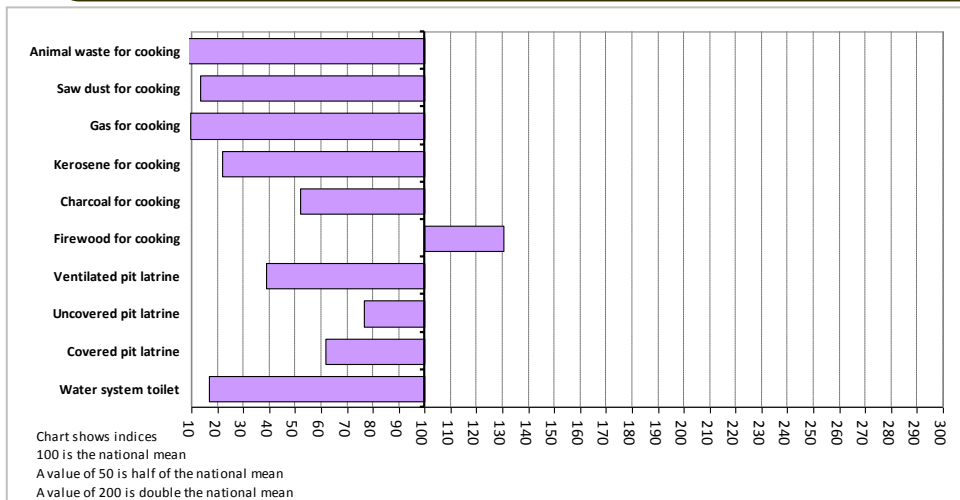

4.1% of national population; 3.6% of national households; 37 LGAs

The Nigerian LGA Geodemographic Classification System and Profiler (NIGECS)

Profile of Group 4.4: Modest Diluted Societies

4.1% of national population; 3.6% of national households; 37 LGAs

The Nigerian LGA Geodemographic Classification System and Profiler (NIGECS)

Profile of Group 4.4: Modest Diluted Societies

4.1% of national population; 3.6% of national households; 37 LGAs

The Nigerian LGA Geodemographic Classification System and Profiler (NIG ECS)