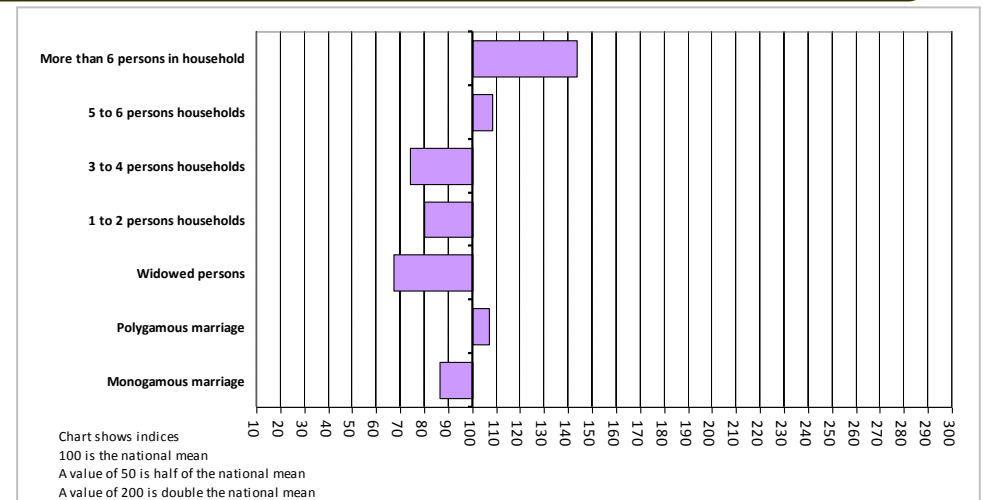

The Nigerian LGA Geodemographic Classification System and Profiler (NIGECS)

Profile of Group 4.4: Modest Diluted Societies

4.1% of national population; 3.6% of national households; 37 LGAs

The Nigerian LGA Geodemographic Classification System and Profiler (NIGECS)

Profile of Group 4.4: Modest Diluted Societies

4.1% of national population; 3.6% of national households; 37 LGAs

The Nigerian LGA Geodemographic Classification System and Profiler (NIGECS)

Profile of Group 4.4: Modest Diluted Societies

4.1% of national population; 3.6% of national households; 37 LGAs

The Nigerian LGA Geodemographic Classification System and Profiler (NIGECS)

Profile of Group 4.4: Modest Diluted Societies

4.1% of national population; 3.6% of national households; 37 LGAs