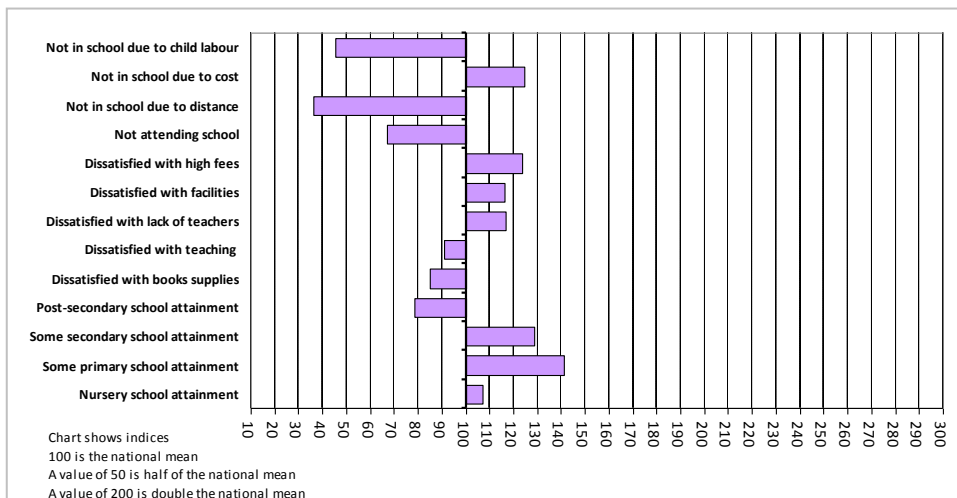

Profile of Group 4.4: Modest Diluted Societies

4.1% of national population; 3.6% of national households; 37 LGAs

The Nigerian LGA Geodemographic Classification System and Profiler (NIGECS)

Profile of Group 4.4: Modest Diluted Societies

4.1% of national population; 3.6% of national households; 37 LGAs

The Nigerian LGA Geodemographic Classification System and Profiler (NIGECS)

Profile of Group 4.4: Modest Diluted Societies

4.1% of national population; 3.6% of national households; 37 LGAs